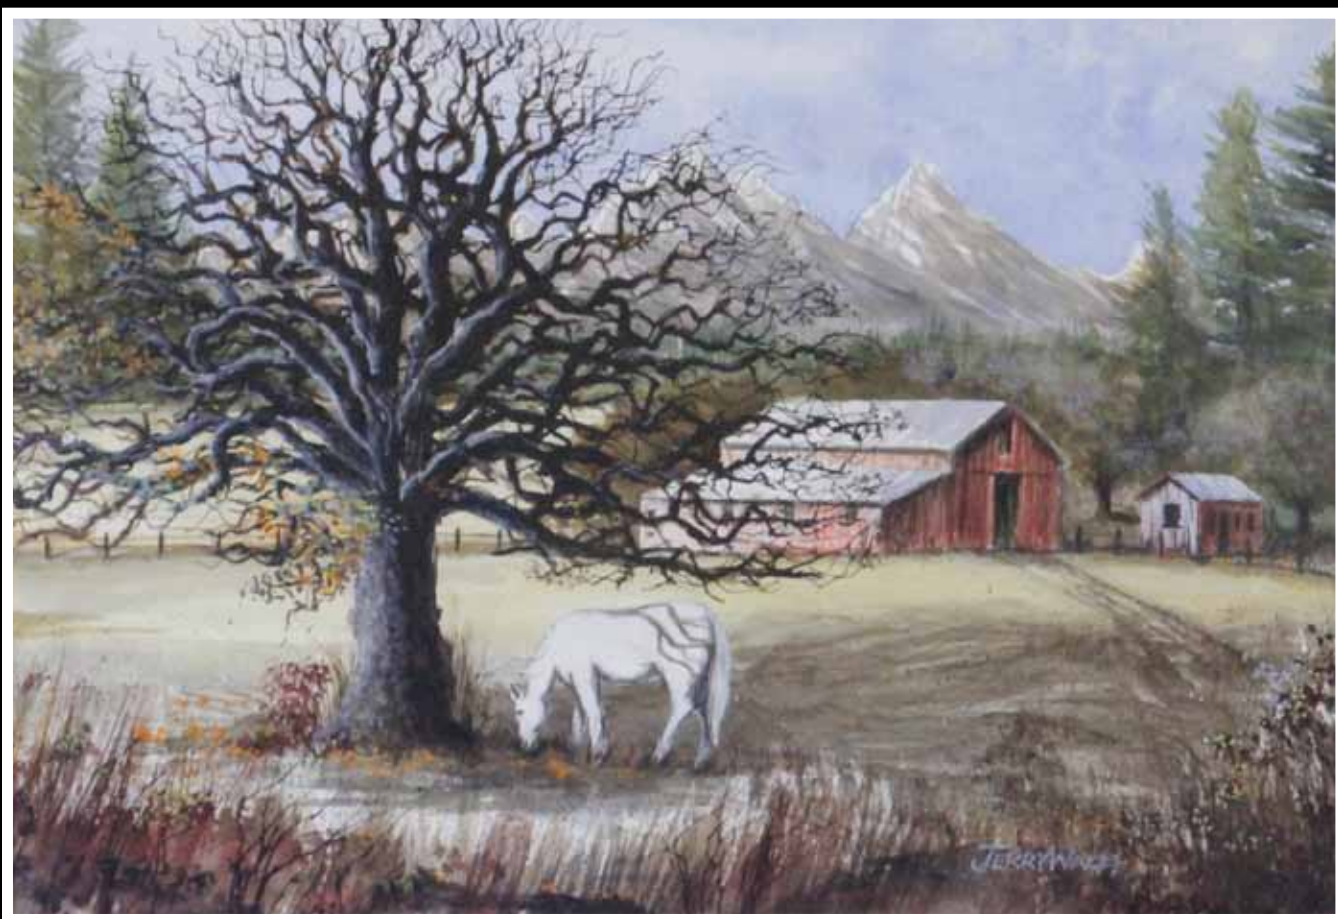

Making Lemonade
Size - 29" x 31" (frame included)
\$250.00

Colorful Falls

Size - 2" x 29" (frame included)

\$150.00

The Wheel Barrow Full of Flowers
Size - 24" x 30" (frame included)
\$130.00

The White Horse

Size - 23" x 29" (frame included)

\$85.00

Old Tree in the Fog

Size - 24" x 28" (frame included)

\$165.00

Coming Home

Size - 27" x 33" (frame included)

\$160.00

Drenched in Sunlight
Size - 22" x 28" (frame included)
\$65.00

Spring Beauty

Size - 22" x 28" (frame included)

\$200.00

Oklahoma Sunset
Size - 14" x 39" (frame included)
\$250.00

Fresh Blanket of Snow
Size - 22" x 38" (frame included)
\$200.00